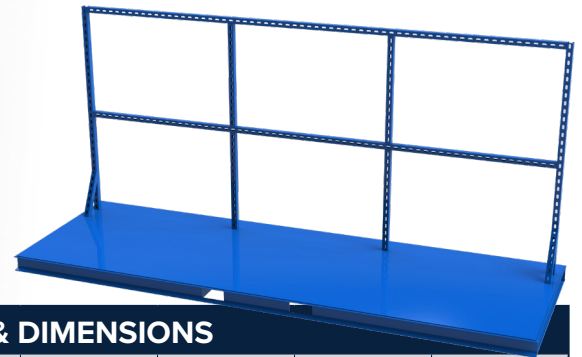

# SKID

Nelsen System Skids

Nelsen Commercial Skids are pre-engineered and assembled, offering you a low cost of installation with quick and easy start-up. Skids have an epoxy primer with an enamel finish coat in safety blue.

## FEATURES

Choose the appropriate skid for the corresponding system. Fiberglass Tanks and Steel Tanks require different skids with different mounting locations for the tanks. The size of the skid also depends on the size of the tanks.

Triplex systems 42" and larger require a Single Unit Skid and Twin Unit Skid and are placed side by side at the installation site.

Quad systems require two Twin Skids.

Skids DO NOT provide room for a brine tank on the skid. Skid choices should provide for brine tank positioning if desired.

## FIBERGLASS SKID SPECIFICATIONS & DIMENSIONS

TOP MOUNT FIBERGLASS TANK SKID OPTIONS		Width	Depth	Height	Weight
SKID-21FG-24FG-TWIN	21" & 24" Fiberglass Tanks - Twin Unit Skid	78"	34"	64-3/16"	361 lbs.
SKID-21FG-24F-TRIPLEX	21" & 24" Fiberglass Tanks - Triplex Unit Skid	114"	34"	64-3/16"	485 lbs.
SKID-30FG-TWIN	30" Fiberglass Tanks - Twin Unit Skid	84"	40"	64-3/16"	425 lbs.
SKID-30FG-TRIPLEX	30" Fiberglass Tanks - Triplex Unit Skid	120"	40"	64-3/16"	560 lbs.
SKID-36FG-TWIN	36" Fiberglass Tanks - Twin Unit Skid	94"	46"	64-3/16"	510 lbs.
SKID-36FG-TRIPLEX	36" Fiberglass Tanks - Triplex Unit Skid	138"	46"	64-3/16"	748 lbs.
SKID-42FG-SINGLE	42" Fiberglass Tanks - Single Unit Skid for Triplex	54"	52"	64-3/16"	369 lbs.
SKID-42FG-TWIN	42" Fiberglass Tanks - Twin Unit Skid	104"	52"	64-3/16"	651 lbs.
SKID-48FG-SINGLE	48" Fiberglass Tanks - Single Unit Skid for Triplex	60"	58"	64-3/16"	415 lbs.
SKID-48FG-TWIN	48" Fiberglass Tanks - Twin Unit Skid	114"	58"	64-3/16"	756 lbs.